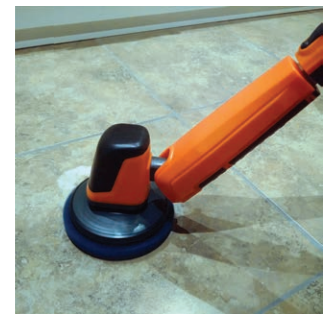

ivo Power Brush XL

Innovative cleaning & hygiene equipment

Effective and versatile portable multi-scrubber

Pools

Floors

Ceilings

Vehicles

Walls

Stairs

-  **Lightweight**
-  **Removable battery**
-  **Extendable handle**
-  **Twist & tilt versatility**
-  **High torque & Waterproof**

Batteries are replaced easily for continuous work & remote charging.

Extendable handle for those difficult to reach areas

3-Position twist handle versatility

Multi-position head angle flexibility

- 8 Attachments
- 2 hour runtime
- 2 hour charge time
- Time Saving
- Simple & Fast
- Portable
- Versatile
- Cost Effective

iVO Power Brush XL Applications

Flooring Edges & Corners

Under Toilets & Urinals

Vinyl & Non-Slip Surfaces

Mirrors & Glass

Wall Washing

Ceilings & Ventilation Grilles

Tight & Awkward Areas