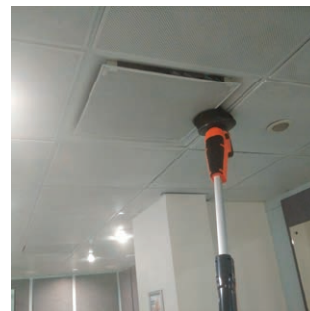

ivo Power Brush XL

Innovative cleaning & hygiene equipment

Effective and versatile portable multi-scrubber

Ceilings

- **Lightweight**
- **Removable battery**
- **Extendable handle**
- **Twist & tilt versatility**
- **High torque & Waterproof**