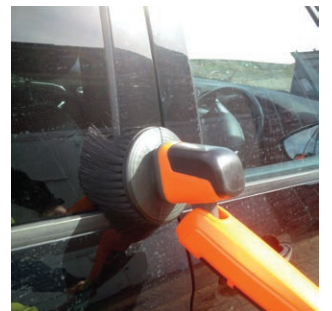

ivo Power Brush XL

Innovative cleaning & hygiene equipment

Effective and versatile portable multi-scrubber

Vehicles

- **Lightweight**
- **Removable battery**
- **Extendable handle**
- **Twist & tilt versatility**
- **High torque & Waterproof**