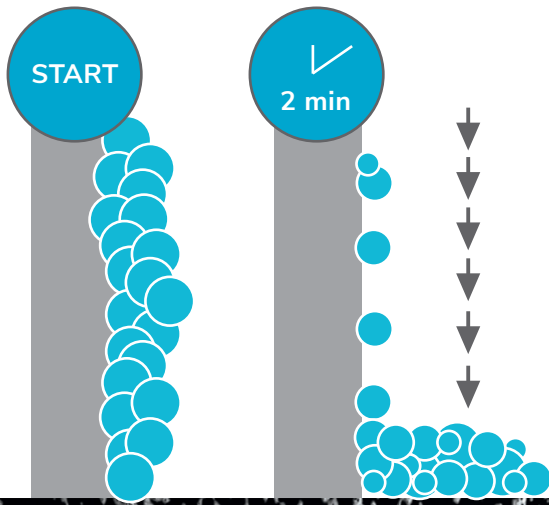

Regular foam

Foam that **sticks** around

when you apply a thin layer of foam to the wall with the i-spraywash it really sticks. This means less rinsing of heavy airy foam on the floor. This means less water and chemicals give you a much better cleaning result and will save you time and water when rinsing.

Regular foam