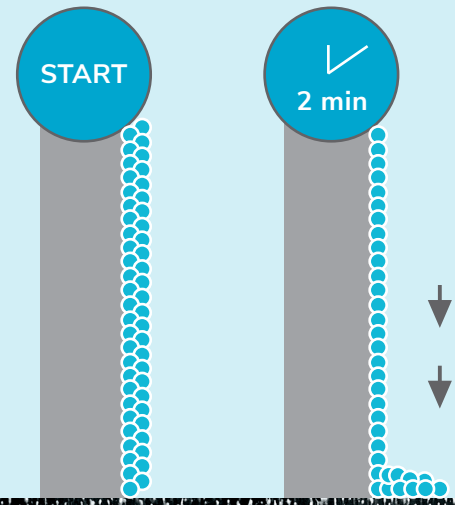

Active i-spraywash foam

Active i-spraywash foam

START

Regular foam

Active i-spraywash foam

2 min