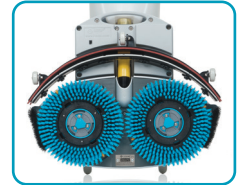

# i-mop XL BASIC

Flexible, effective and fast!

The i-mop is a revolutionary floor cleaning machine that has changed cleaning standards and redefined the concept of a floor scrubber.

**Click on / click off**

Easy to fill, clean & empty and use different tanks for different chemicals.

**Extreme cleaning power**

With 350 rpm brushes and 22kg of scrubbing pressure the i-mop XL has 96% more cleaning power than a 50cm walk behind floor scrubber.

**Extreme mobility**

Low profile deck to clean underneath objects and 360 degrees of flexibility.

**Battery operated**

Runs on Lithium batteries like the i-power 9 or 14 batteries that is easily exchangeable when recharging.

## Features

Battery safety guard	✓
Control panel	✓
Splash guards	✓
Floating ball system	✓
Electronic angle switch	✓
Antibacterial tanks	✓
i-power 20 batteries	✓