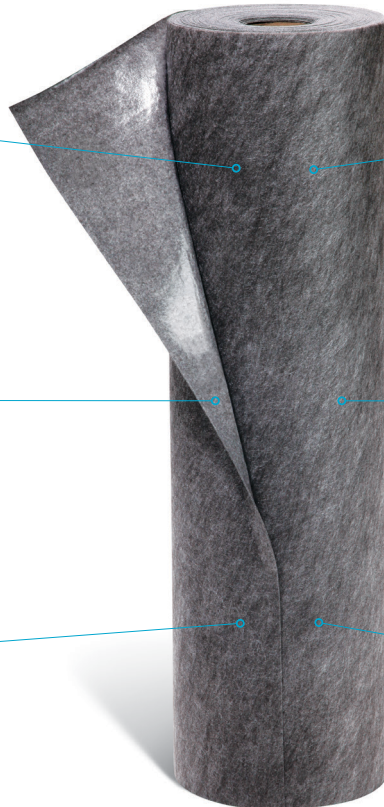

### Super Absorbent

Absorbs and spreads out water, so the i-matt dries fast; traps dirt to prevent it from being tracked around the cleaned area. Each 9m roll holds up to 30 litres of water.

### Easy installation

Easily installed. Connect edges to suit all areas and around corners.