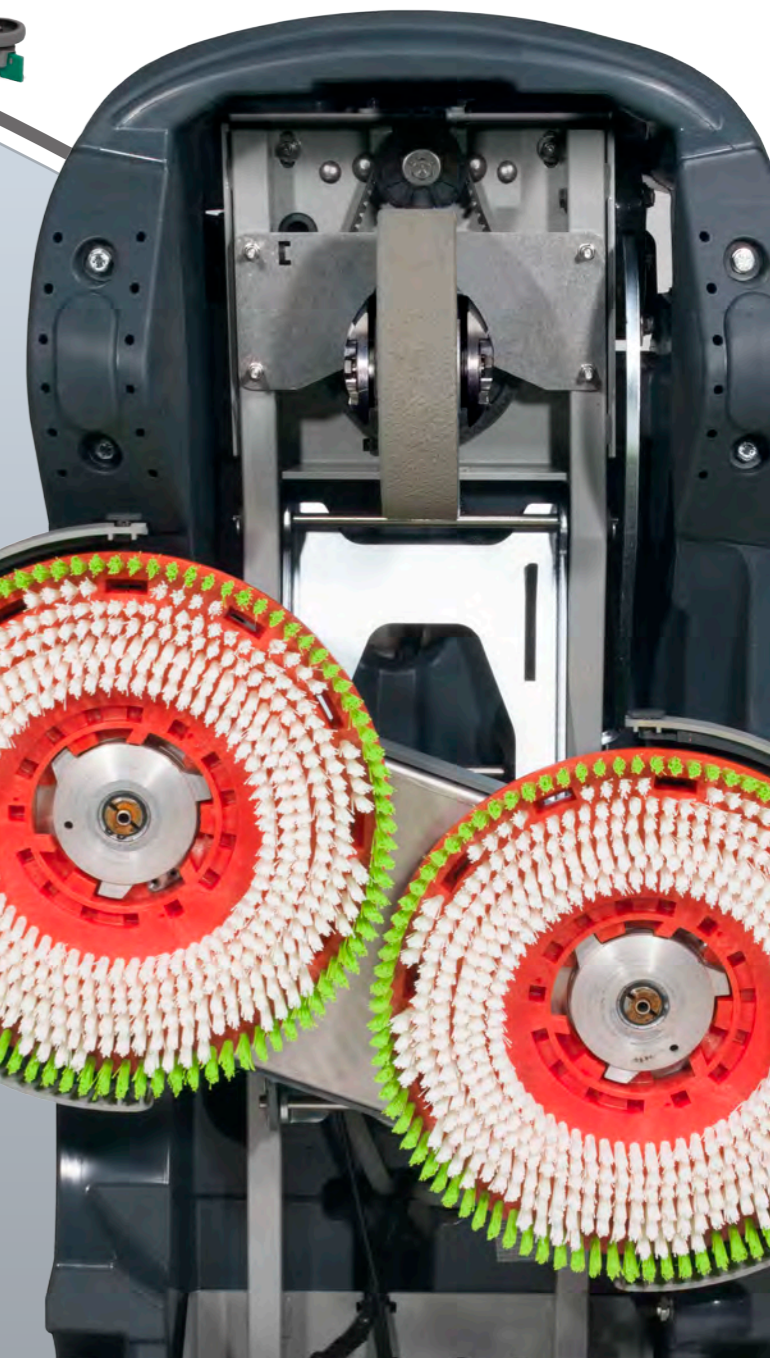

Compact Ride-on Twin Brush 8072

Not too big, not too small, good capacity, simple controls, excellent performance and very competitive in terms of price.

In truth the CRO8072G is competitive with most walk behinds of the same size. So now you can sit rather than walk and by virtue of the exceptional manoeuvrability, substantial time will be saved on middle size applications.

- **Compact Design**
Means easy cleaning in tight spaces.
- **Anti-tip System**
Prevents the machine from tipping when cornering on full lock.
- **On-board Charging**
Easy and convenient, just plug and go. Fully sealed low maintenance Gel batteries.
- **Flexifill System**
Easy filling and emptying with the flexifill system.
- **Easy Operator Control**
With fully adjustable speed control.

All the benefits of CRO compact design with added WideTrack cleaning.

The CRO8072G brings all the features of the popular 8055 model with an additional 30% scrub width. The 2 x 370mm brush configuration provides an astonishing 720mm cleaning width on a ultra compact Ride-on. More cleaning... same user convenience.

Easy battery and filter access

CRO8072G

CRO8072G twin brush design

Flexifill hose

Anti-tip side buffers

Heavy duty integral chassis (CRO8055G shown)

Charger port

Model	Scrub Width	Capacity	Battery Power	Runtime	Recharge Time	Traction Drive	Drive Speed	Vac Motor	Brush Speed	Brush Motor	Dimensions (WxLxH)
CRO8072G	720mm	80L	2 x 12V (24V) = 120 Ah	3hr	2 x 120 Ah = 20A - 7hr	400W	6km/h max	400W	150rpm	1 x 600W	948x1460x1160mm