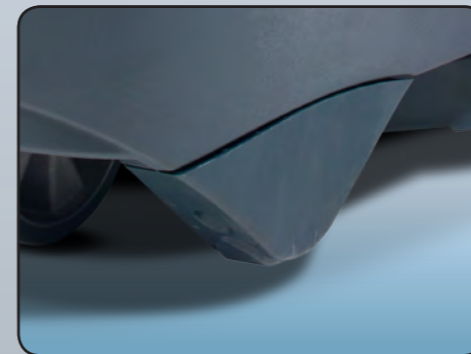

Anti-tip side buffers